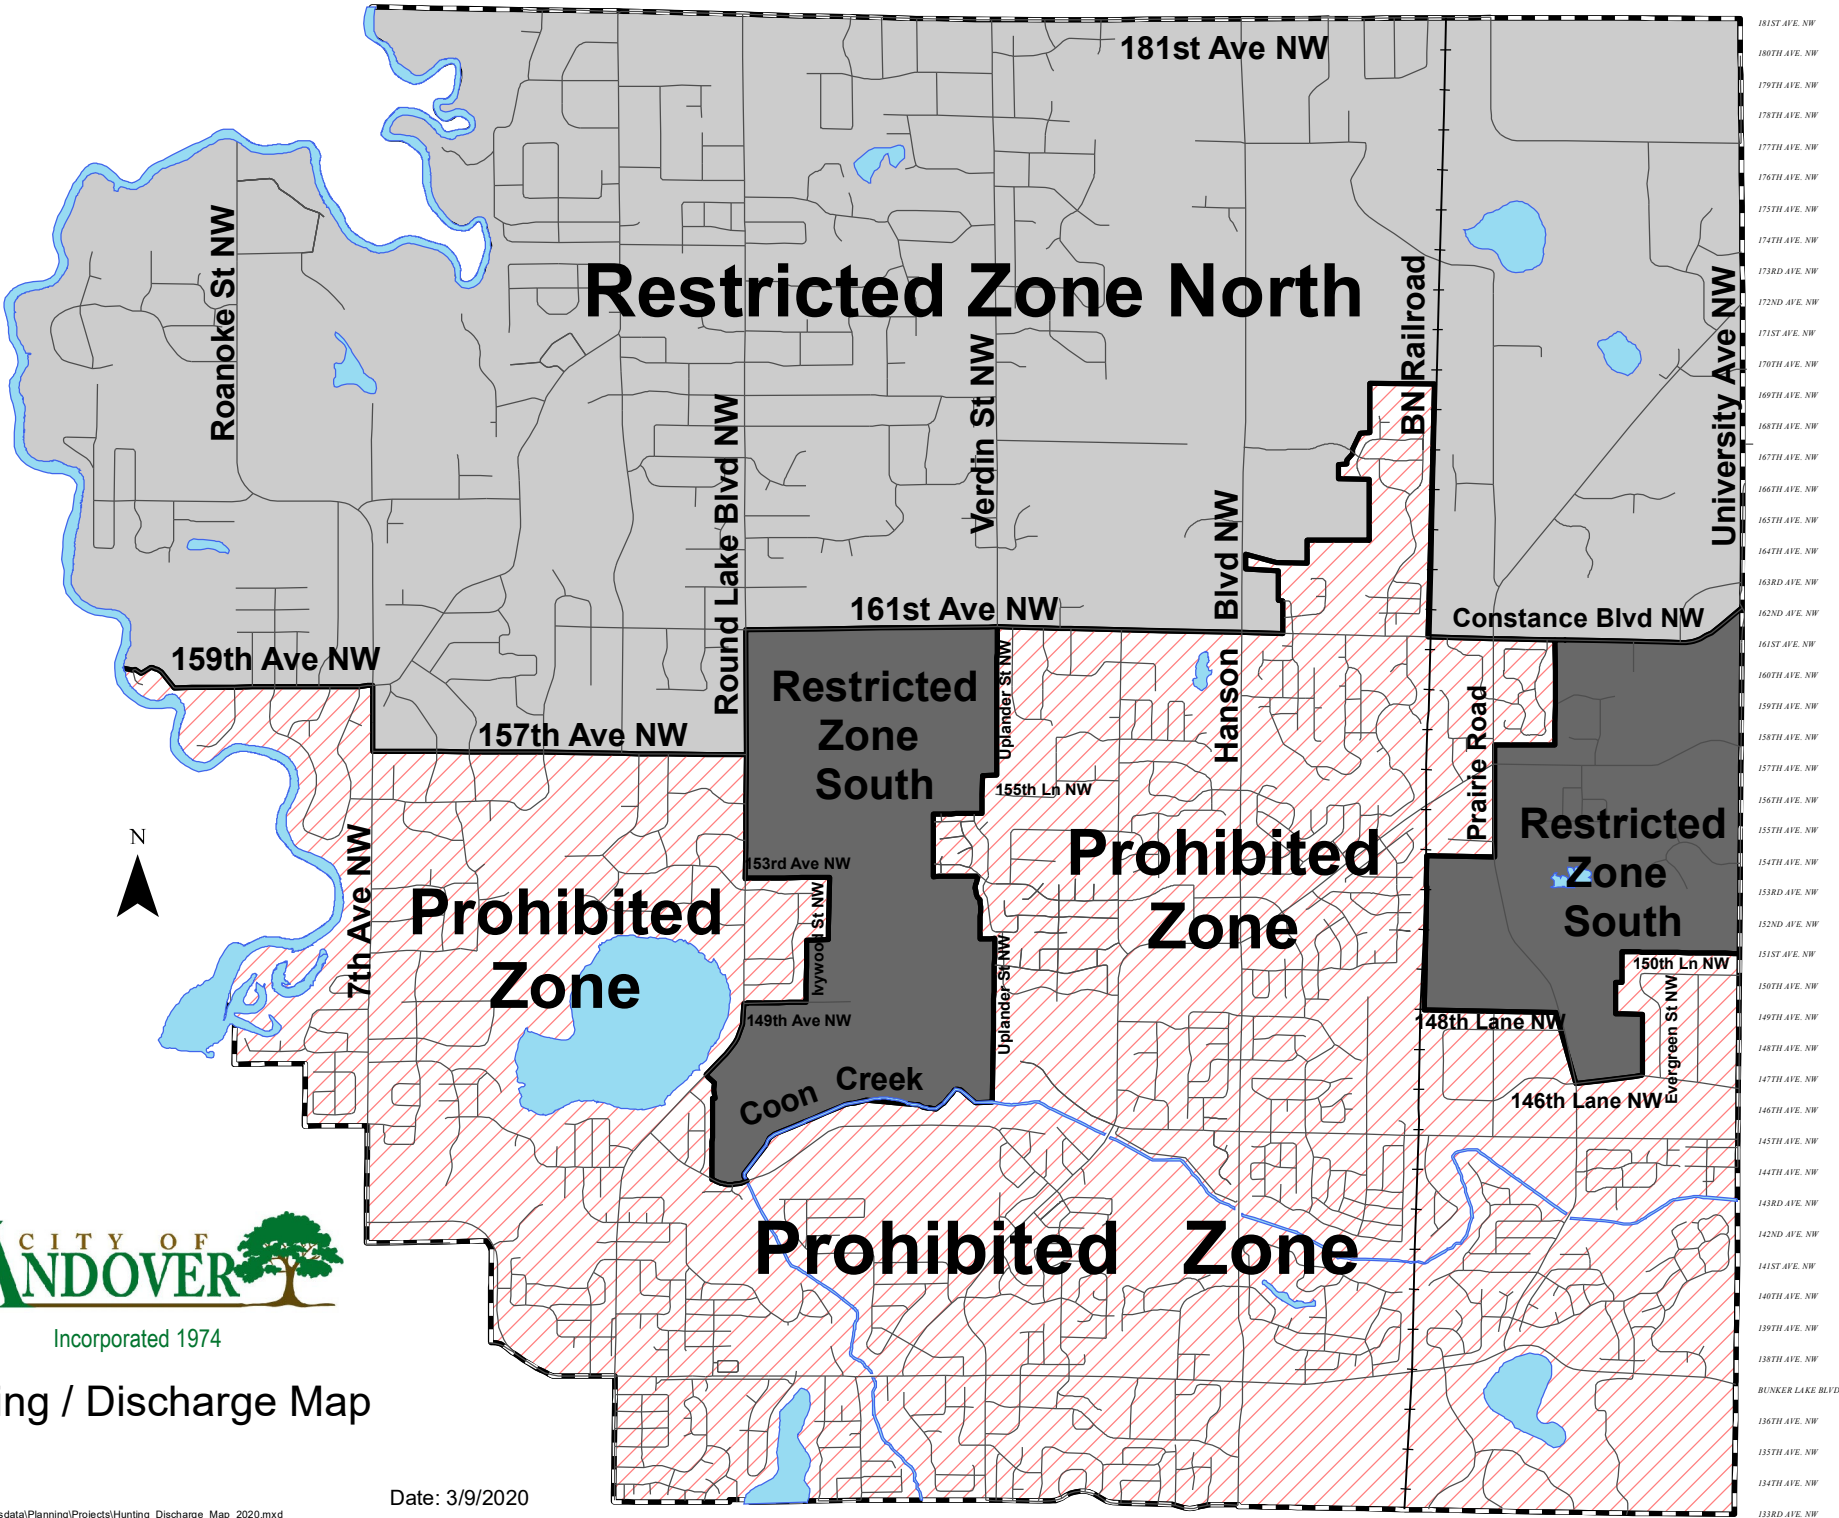

FLOURNE ST NW  
 EBEKUM ST NW  
 DISPROSIUM ST N  
 CORLETT ST NW  
 BARELM ST NW  
 ARGON ST NW  
 ZINUS ST NW  
 YAKMA ST NW  
 AKIND ST NW  
 PACOST NW  
 FENTREST NW  
 UTE ST NW  
 FORD ST NW  
 SUDHSE NW  
 ROADKEST NW  
 GILWIP ST NW  
 POTPHOMIST N  
 ONZIDA ST NW  
 NIP AD ST NW  
 HACHIST NW  
 LIRK ST NW  
 ADHASE NW  
 FROD ST NW  
 FICK ST NW  
 GILKAS ST NW  
 GULAN ST NW  
 ELORAD ST NW  
 QUADST NW  
 CHEST NW  
 BLCKROD ST NW  
 AZECS NW  
 ZLACE NW  
 TICCA ST NW  
 XEVA ST NW  
 WOODBINE ST NW  
 FINTLGE ST NW  
 UNDERCLFT ST N  
 TELIP ST NW  
 SILVERD ST NW  
 ROSE ST NW  
 QUAST NW  
 POPPY ST NW  
 ORCHID ST NW  
 NARCENSIS ST NW  
 HARGOLD ST NW  
 LIT ST NW  
 KERR ST NW  
 JONQUIL ST NW  
 IPYWOOD ST NW  
 HEYHEE ST NW  
 GLADWAST NW  
 FLOAK ST NW  
 EDLEWEN ST NW  
 DALLAS ST NW  
 CRACKUS ST NW  
 BUTTERBEEF STA  
 ABRONHIDIST N  
 ZION ST NW  
 TIGON ST NW  
 ADIST NW  
 PRAES ST NW  
 PEGON ST NW  
 PLENDOR ST NW  
 BRUSH ST NW  
 SUDWY ST NW  
 RAY ST NW  
 QUAS ST NW  
 PLATBRIDGE ST NW  
 GRAGE ST NW  
 NEATING LGE ST  
 HARTON ST NW  
 LUNEST NW  
 KELLIDER ST NW  
 JOO ST NW  
 IRIS ST NW  
 PULMONBRO ST  
 GRONSE ST NW  
 FLAMINGO ST NW  
 EAGLE ST NW  
 DRAGE ST NW  
 CRAVE ST NW  
 BLUEBRO ST NW  
 ALUCKET ST NW  
 ZILLA ST NW  
 YELLOW PINE ST A  
 ABON ST NW  
 WINTERGREEN ST  
 UNIT ST NW  
 FALS ST NW  
 TAMARCK ST NW  
 STCLHORE ST NW  
 REDWOOD ST NW  
 QUINKE ST NW  
 PALM ST NW  
 OLIVE ST NW  
 NORPAT ST NW  
 MAGNOLIAY NW  
 LARCH ST NW  
 KUMQUIT ST NW  
 JENPREST NW  
 ALEX ST NW  
 ABLE ST NW  
 GOLDENROD ST A  
 PLETHOD ST NW  
 EVERGREEN ST NW  
 GOSWORTHY ST NW  
 BUTTERNUT ST NW  
 GLOBE ST NW  
 UNIVERSITY BL E

# Hunting / Discharge Map

Date: 3/9/2020