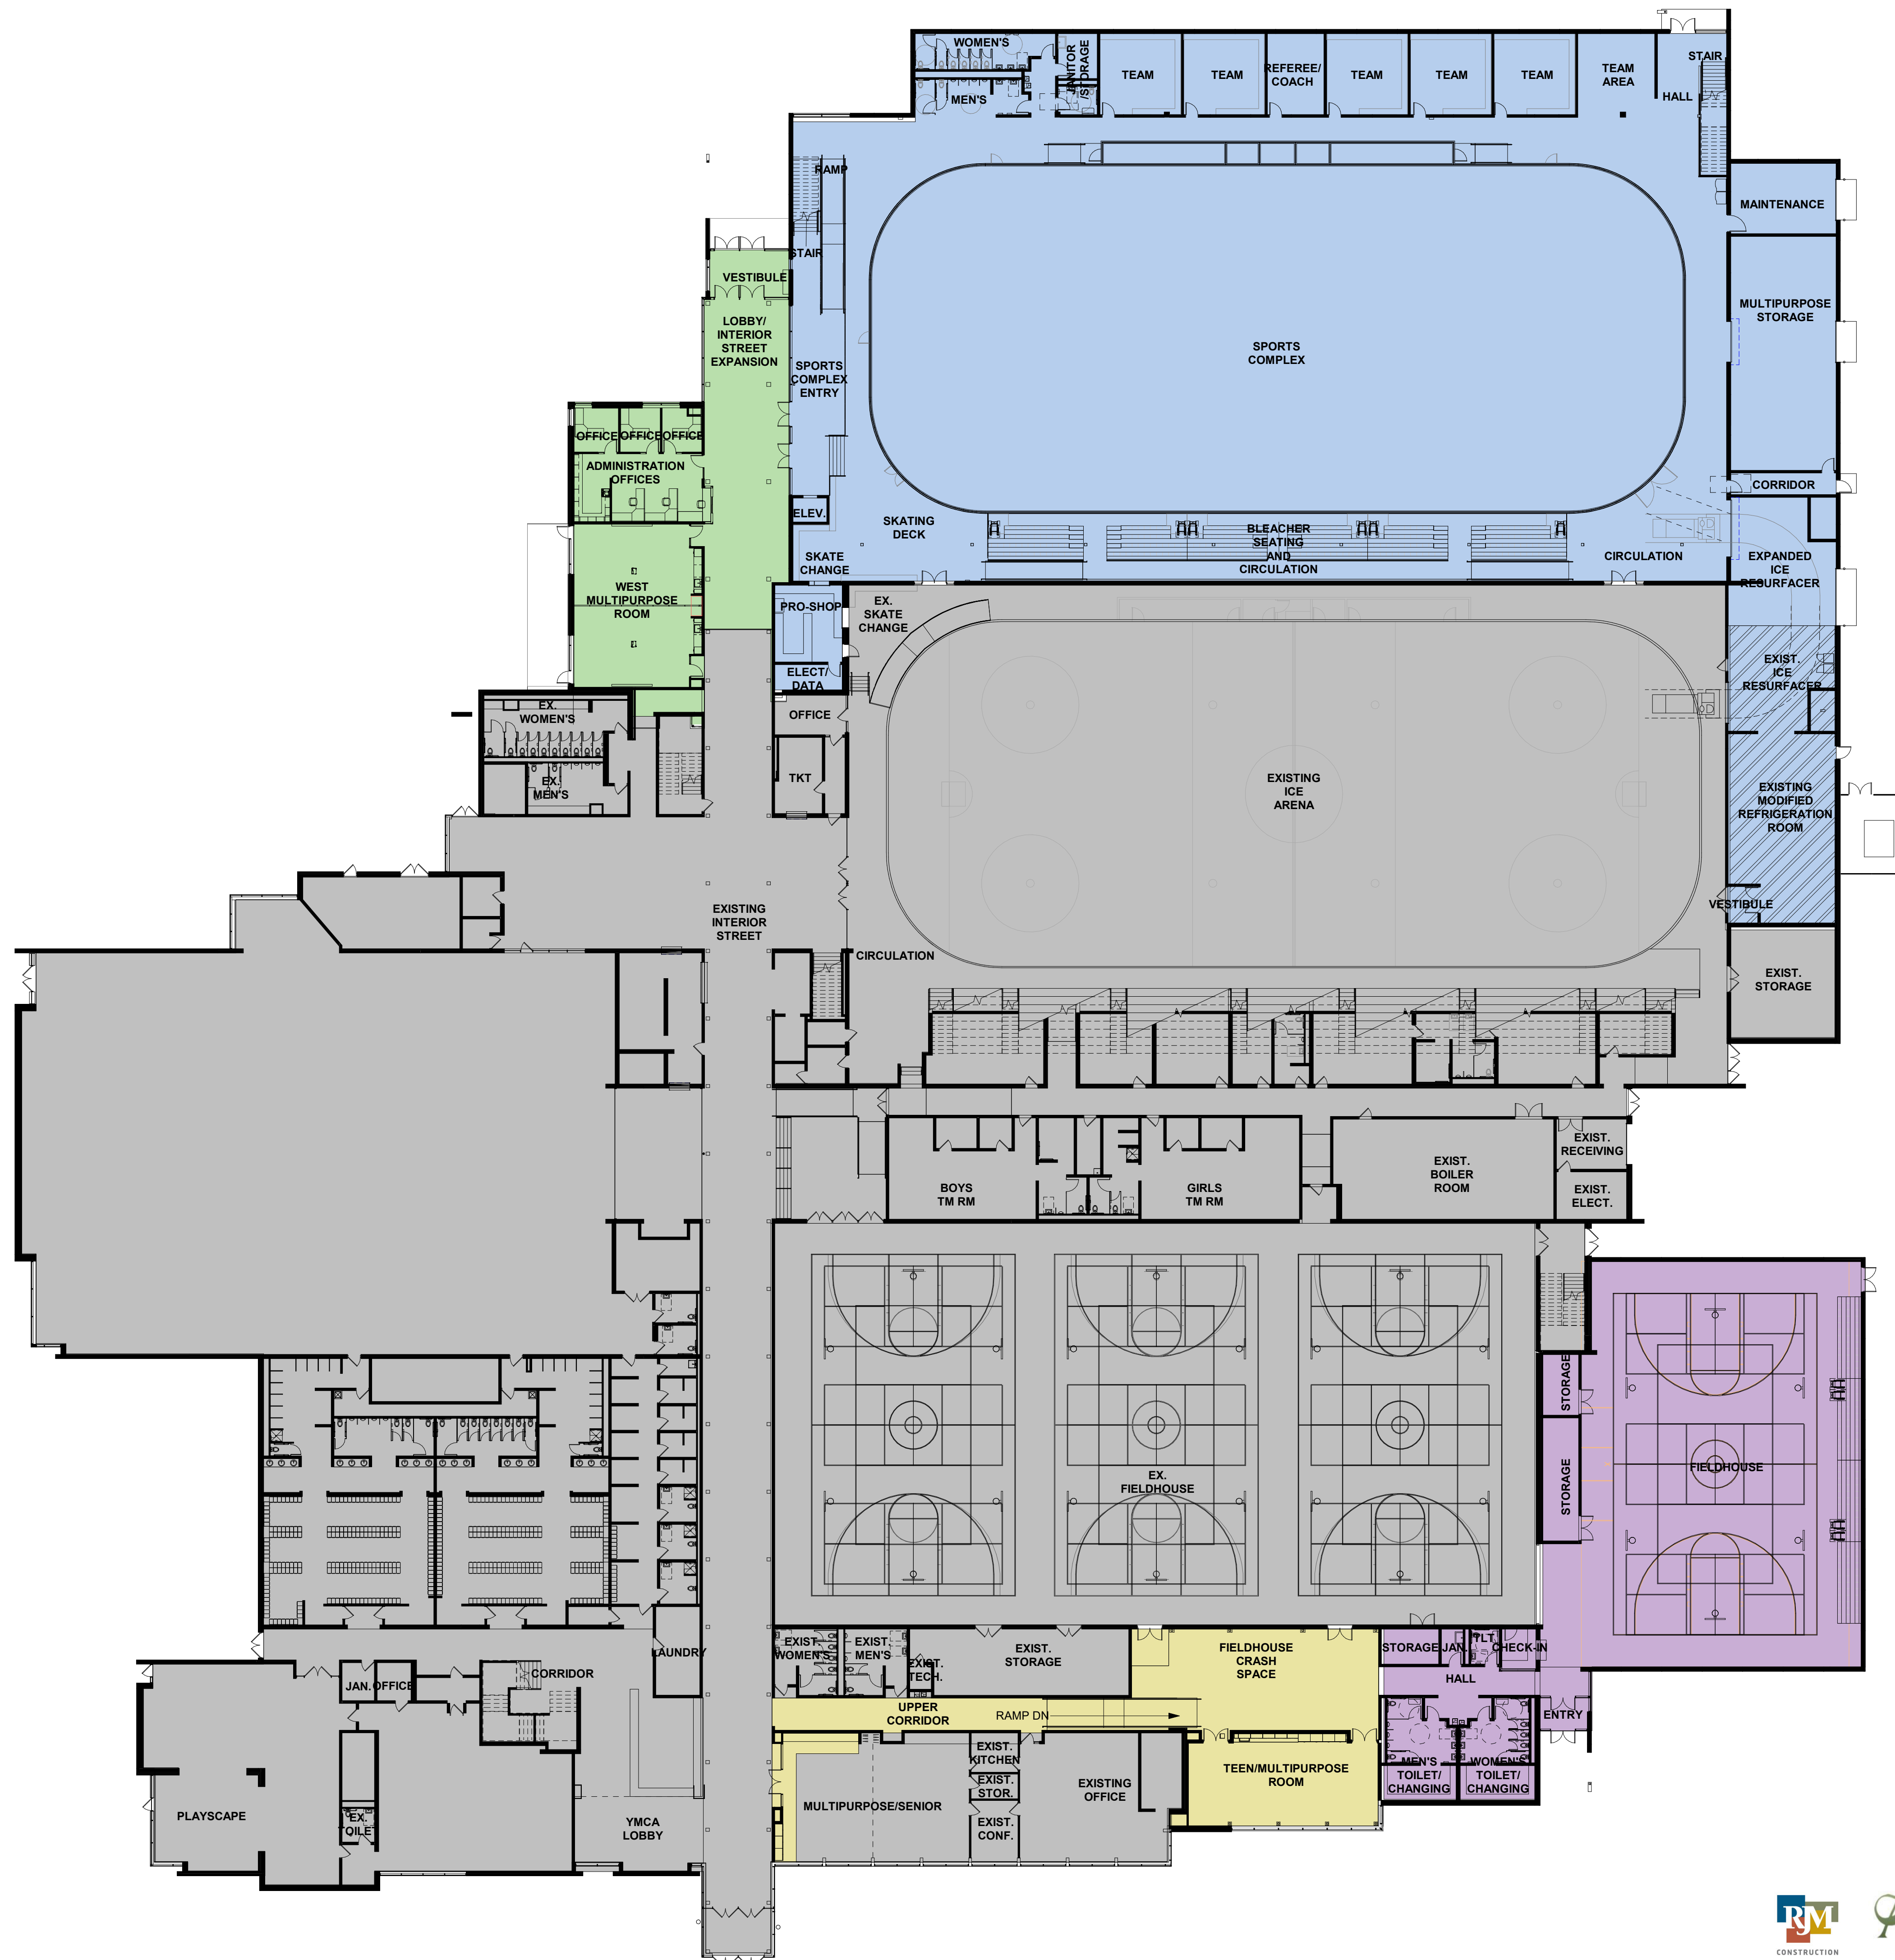

SCOPE OF WORK

-  EXISTING CONSTRUCTION - NO WORK UNLESS REQUIRED BY NEW WORK
-  REMODEL OF EXISTING CONSTRUCTION
-  MULTIPURPOSE: ADMINISTRATION AND MEETING
-  MULTIPURPOSE: "TEENIOR" AND MEETING
-  SPORTS COMPLEX
-  ALTERNATE: FIELDHOUSE

SCOPE OF WORK

- EXISTING CONSTRUCTION - NO WORK UNLESS REQUIRED BY NEW WORK
- REMODEL OF EXISTING CONSTRUCTION
- SPORTS COMPLEX BREAKOUT