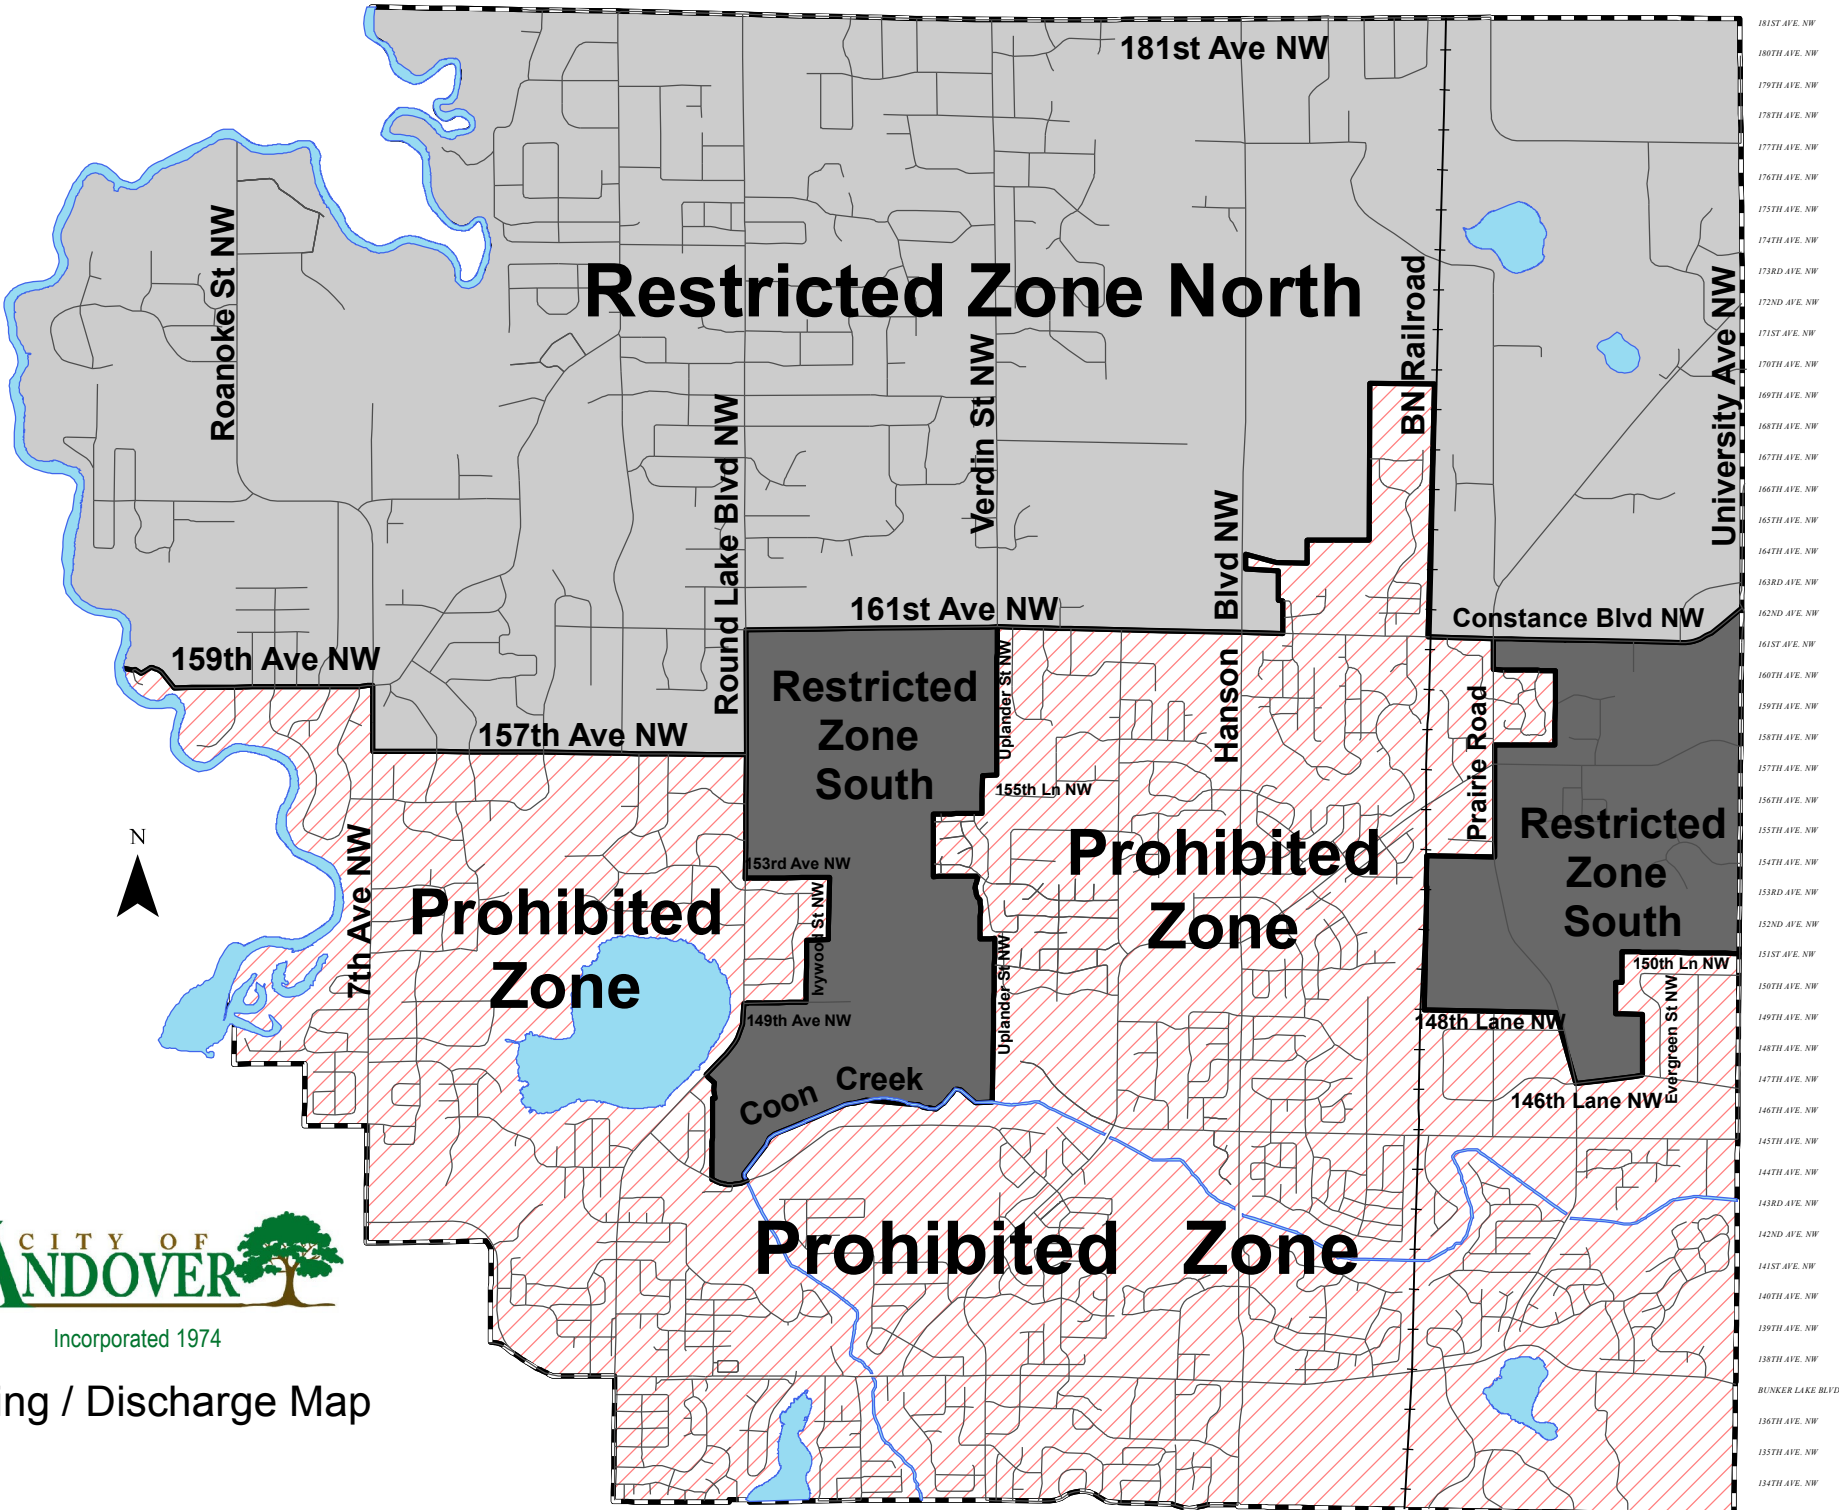

FLOURNE ST NW
 EBELEST NW
 DISPROSIUM ST N
 CORLETT ST NW
 BARELM ST NW
 ARGON ST NW
 ZINUS ST NW
 YAKMA ST NW
 AKIND ST NW
 PACOST NW
 FENTREST NW
 UTE ST NW
 FORD ST NW
 SUDHST NW
 ROADKEST NW
 GILWIP ST NW
 POTPHOMDST N
 ONZIDA ST NW
 NIP AD ST NW
 HACHST NW
 LIRK ST NW
 ADHASE NW
 FROD ST NW
 FICK ST NW
 GLEAS ST NW
 GLEAS ST NW
 ELOROST NW
 QUADST NW
 CREST NW
 BLCKROD ST N
 AZICSE NW
 ZIAST NW
 TICCT ST NW
 XEVA ST NW
 WOODBINE ST NW
 PINTLGE ST NW
 UNDERCLFT ST N
 TELIP ST NW
 SILVERD ST NW
 ROSE ST NW
 QUAST NW
 POPPY ST NW
 ORCHID ST NW
 NARCENUS ST NW
 HARGOLD ST NW
 LIT ST NW
 KERRE ST NW
 JONQUIL ST NW
 IPYWOOD ST NW
 HEYHEE ST NW
 GLADWAST NW
 FLOAK ST NW
 EDDELWST NW
 DALLAS ST NW
 CRACKUS ST NW
 BUTTERBEEF ST A
 ARBOPHIDST N
 ZION ST NW
 TUDON ST NW
 ADIANT NW
 PRAES ST NW
 PEGON ST NW
 PLAGOR ST NW
 BRUSH ST NW
 SUDW ST NW
 RALPH ST NW
 QUAS ST NW
 PLATBRIDGE ST NW
 GRAGE ST NW
 NEIGHTINGALE ST
 HARTON ST NW
 LUNNE ST NW
 KALLIDER ST NW
 JOO ST NW
 HBS ST NW
 HULONHRO ST
 GRONSE ST NW
 FLAHINGO ST NW
 EAGLE ST NW
 DRAGE ST NW
 CRAVE ST NW
 BLUBRO ST NW
 ALCKET ST NW
 ZILLA ST NW
 YELLOW PINE ST A
 AROA ST NW
 WINTERGREEN ST
 UNITE ST NW
 FALS ST NW
 TAMARCK ST NW
 STC MORE ST NW
 REDWOOD ST NW
 QUINKE ST NW
 PALM ST NW
 OLIVE ST NW
 NORPAT ST NW
 MAGNOLIAT NW
 LARCH ST NW
 KUMQUIT ST NW
 JENPREST NW
 ALEX ST NW
 ABLE ST NW
 GOLDENROD ST A
 PLANTWOOD ST A
 EVERGREEN ST A
 DOORWOOD ST NW
 BUTTERNUT ST A
 ALOR ST NW
 UNIVERSITY BL E

Hunting / Discharge Map