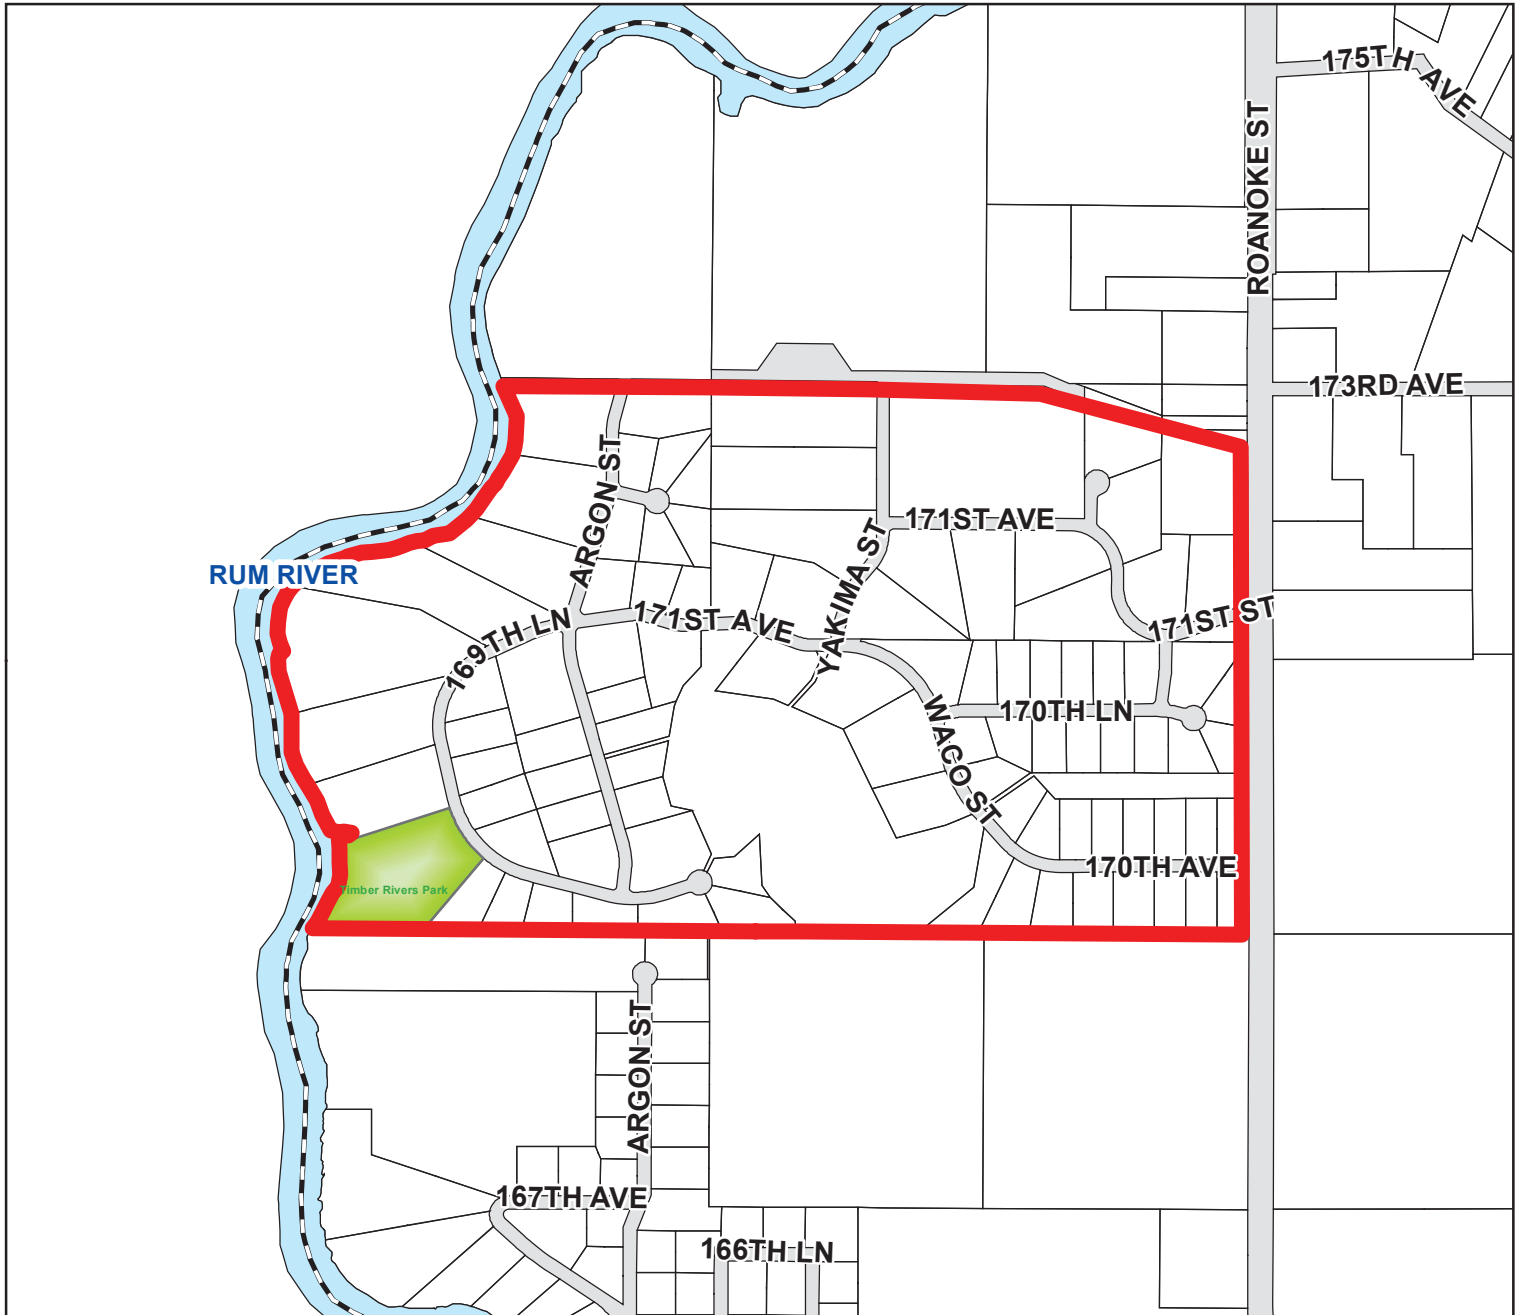

Project Name: ANNUAL STREET RECONSTRUCTION

TIMBER RIVER ESTATES & ROLLING MEADOWS ESTATES

LEGEND

- Project Location
- Lots/Parcels
- Park
- Water
- Right of Way
- City Limits